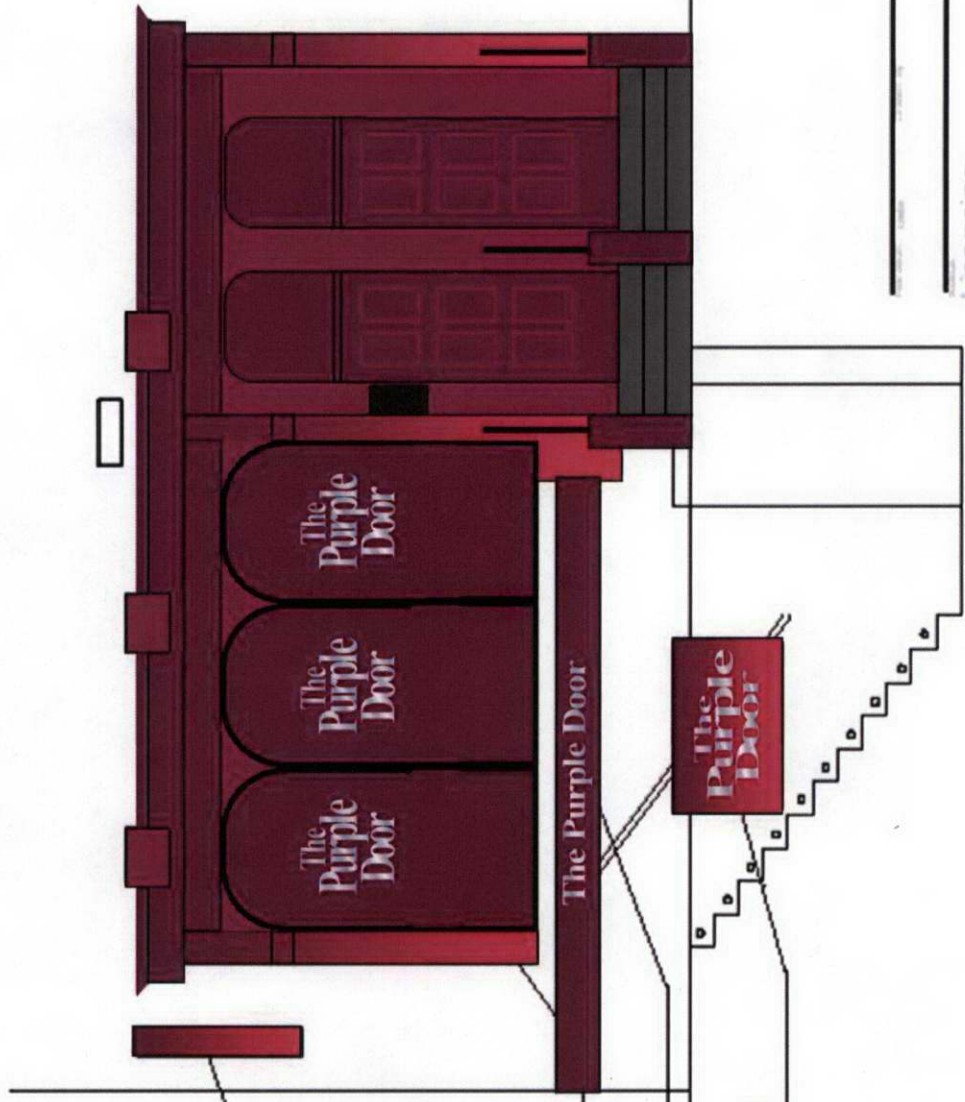

- A-Existing Projecting Sign 1200mm High X 1000mm X 100mm With Text As Shown
- B-X3 Windows Vinyls Text As Shown And Plasma View Stations
- C-Existing Sign Illuminated Form Above, Polished Strand Off Lettering
- D-Window Vinyls As Existing Showing The Purple Door

Project Name	Purple Door
Client	Licensing
Project	PURPLE DOORS YORK PLACE LEEDS LS1 2DR
Drawing	Existing Elevation & Photos
Project No.	2012_001
Scale	1:100
Author	SAB

- A-Projecting Sign 1200mm High X 1000mm X 100mm With Text As Shown purple background silver vinyl text to read "The Purple Door"
- B-X3 Purple background silver vinyl text to read "The Purple Door" to remain as is
- C-Existing Sign Illuminated Form Above, Polished Stand Off Lettering
- D-Window Vinyls , purple background and silver vinyl to read "The Purple Door"

**The Purple Door**

Licensing  
 PURPLE DOORS YORK  
 PLACE  
 LEEDS LS1 2DR  
 Proposed Elevation  
 2012 002  
 1:50 SAB

**deep blue** *The Purple Door*

LEEDS MOST EXCLUSIVE GENTLEMEN'S LOUNGES

THIS VOUCHER ENTITLES THE BEARER TO  
**£5 ENTRY + FREE DRINK**

deep blue

The  
Purple Door

DEEP BLUE, 36 WELLINGTON STREET, LEEDS, LS1 2DE / THE PURPLE DOOR, 5 YORK PLACE, LEEDS LS1 2DR