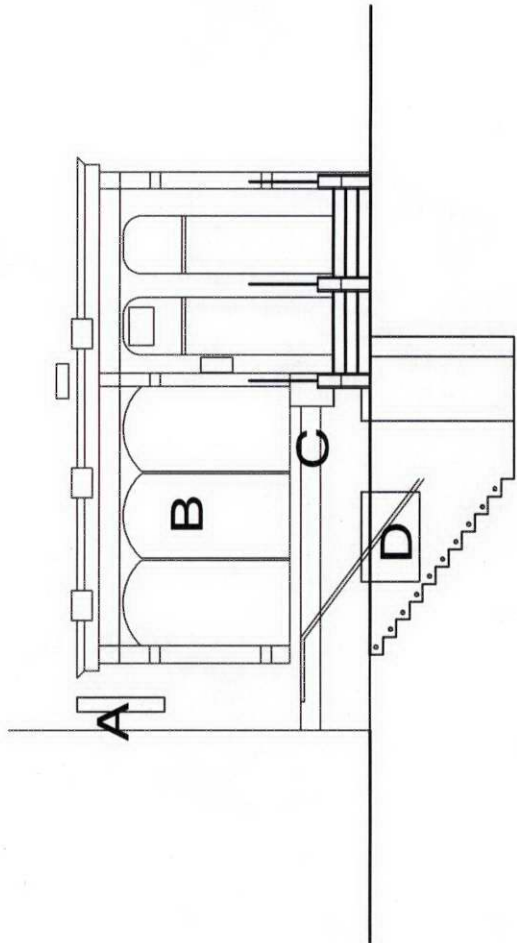

- A-Existing Projecting Sign 1200mm High X 1000mm X 100mm With Text As Shown
- B-X3 Windows Vinyls Text As Shown And Plasma View Stations
- C-Existing Sign Illuminated Form Above, Polished Strand Off Lettering
- D-Window Vinyls As Existing Showing The Purple Door

Project Name	Purple Door
Client	Licensing
Project	PURPLE DOORS YORK PLACE LEEDS LS1 2DR
Drawing	Existing Elevation & Photos
Project No.	2012_001
Scale	1:100
Author	SAB

- A-Projecting Sign 1200mm High X 1000mm X 100mm With Text As Shown purple background silver vinyl text to read "The Purple Door"
- B-X3 Purple background silver vinyl text to read "The Purple Door" to remain as is
- C-Existing Sign Illuminated Form Above, Polished Stand Off Lettering
- D-Window Vinyls , purple background and silver vinyl to read "The Purple Door"